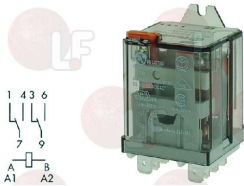

Suitable for:

BONNET

Suitable for:

Relays

3351901 RELAY 60.62 10A 230V 50/60Hz
2 switching contacts

BONNET 2001867H

3351605 RELAY 60.63 10A 230V 50/60Hz
3 switching contacts
for CIMBALI JUNIOR

BONNET 2001887H

3351021 RELAY 62.82 16A 230V 50/60Hz
2 switching contacts

BONNET 2001873H

3351008 RELAY 62.83 16A 230V 50/60Hz
3 switching contacts
for CIMBALI MAGNUM-SPECIAL-6/S-6/SNEW
for FAEMA MD3000
for SILANOS 030A-N50/90/700-E1000

BONNET 900073

3351602 RELAY 65.31 30A 250V
1 cut-off contact
coil 230V 50/60Hz

BONNET 2001929H

Rinse aid pumps and accessories

3090354 ELBOW FITTING FOR HOSE 4x6
for tank inlet
in stainless steel
for Dishwasher (HILTA) W13T

BONNET 2001862H

3090352 FOOT FILTER OF PP
for PIPE 4x6 mm
for DISPENSER SEKO

BONNET 2001260H