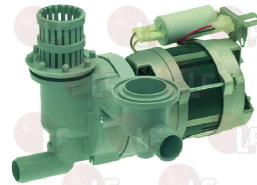

BONNET 2001297H

3122631 ELECTRO-PUMP LGB ZF400SX 0.80HP 220V
inlet external $\varnothing$ 50 mm - outlet external $\varnothing$ 50 mm
motor revolutions 2800
0.80HP 230V 50Hz 3.8A - capacitor 16 μ f
for Dishwasher (COLGED) BETA250 - S50