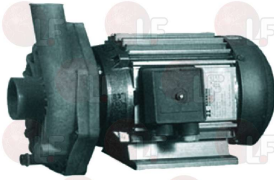

BONNET 2001515H

BONNET 2001980H

Suitable for:

3122656 PUMP HA PS26LH 0.72HP 220V 50Hz
inlet external \varnothing 38 mm - outlet external \varnothing 38 mm
for Dishwasher (BONNET) INO4 - INO6

BONNET 24568

3122657 PUMP HA PS40RH 1.1HP 220/380V
inlet external \varnothing 50 mm - outlet external \varnothing 36 mm
for Dishwasher (BONNET) INO10