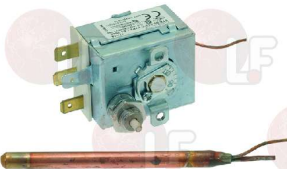

BONNET 2002136H