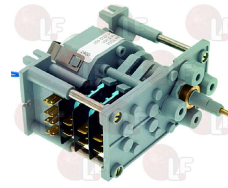

BONNET 2001964H

BONNET 5506E

3322607 TIMER 7003F3 3 CAMS
cycle 6 minutes
230V 50HZ
for Dishwasher (BONNET) INO36
for Dishwasher (LAMBER) F85 - F92 - 01F - 045F
075F
for Dishwasher (MARELS) OPT100 - OPT90
for Dishwasher (THIRODE) VSL450P - 1100P - 650P
900P
for Dishwasher hood type (LAMBER) L20 - L21
for Dishwasher hood type (MARELS) OPT120 - OPT130