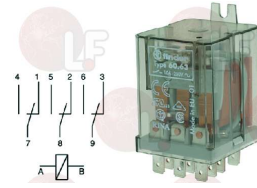

BONNET 2001867H

3351605 RELAY 60.63 10A 230V 50/60Hz
3 switching contacts
for CIMBALI JUNIOR

BONNET 2001887H

3351021 RELAY 62.82 16A 230V 50/60Hz
2 switching contacts