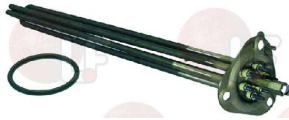

Suitable for:

BONNET

3455243 BOILER HEATING ELEMENT 6000W 230/400V
immersed length 285 mm
flange $\varnothing$ 72 mm with thermostat probe receptacle
with O-ring $\varnothing$ 67
for Dishwasher (THIRODE) LT120 - LT90
for Dishwasher hood type (THIRODE) VSL1100
VSL1100P - VSL1500 - VSL850 - VSL900

BONNET 903102

3455233 BOILER HEATING ELEMENT 9000W 220/380V
immersed length 515 mm
flange $\varnothing$ 63 mm
with O-ring $\varnothing$ 58 mm
for Dishwasher conveyor type (BONNET) GTI

BONNET 44496

3355607 HEAT. ELEM. F/ TANK 2750/3250W 220/240V
immersed length 370 mm
connection $\varnothing$ 10 mm
for Dishwasher (ELETTROBAR) 22 - 44 - 50
for Dishwasher hood type (BONNET) INO60 - INO80
for Dishwasher hood type (COLGED) L51
for Dishwasher hood type (DEXION) LP101P
for Dishwasher hood type (ELETTROBAR) CLEAN100

BONNET 2001864H

BONNET 5856E

3355626 BOILER HEATING ELEMENT 7600W 230V
immersed depth 385 mm
width 65 mm
flange 82x28 mm
for Dishwasher (ELETTROBAR) RIVER50 - RIVER61
for Glasswasher/Cupwasher (ELETTROBAR) RIVER48

BONNET 2001624H

3455244 BOILER HEATING ELEMENT 9000W 230/400V
immersed length 385 mm
flange $\varnothing$ 72 mm with thermostat probe receptacle
with O-ring $\varnothing$ 67 mm
for Dishwasher (THIRODE) LT120 - LT90
for Dishwasher hood type (THIRODE) VSL1100
VSL1100P - VSL1500 - VSL850 - VSL900

BONNET 903113

3355611 HEAT. ELEM. F/TANK 2050W/2450W 220V/240V
immersed length 290 mm
length 120 mm
connection $\varnothing$ 10 mm
for Dishwasher (ELETTROBAR) R509
for Glasswasher/Cupwasher (BONNET) VR1000R
VR1000RAD - VR1500C - VR1500CAD
for Glasswasher/Cupwasher (KREFFT) GLX920

BONNET 5514E