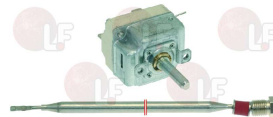

1444012 SINGLE-PHASE THERMOSTAT 30-95°C
D-shaped pin $\varnothing$ 6x4.6 mm
capillary 850 mm - 16A 250V
bulb $\varnothing$ 6x140 mm - adapter nipple bland M9x1
for Dishwasher (BONNET) INOC - INOM20 - INOM35
INOM50 - INO11 - INO14L - INO14LA - PF700
for Dishwasher conveyor type (BONNET) GTI

BONNET 1244788

BONNET 905838

3744106 SINGLE-PHASE THERMOSTAT 90°-110°C
covered capillary 1600 mm
bulb $\varnothing$ 6x80 mm
for Dishwasher (MBM) LS50