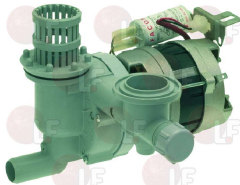

BONNET 2001296H

3122196 ELECTRO-PUMP LGB W210SX 0.32HP 230V 50Hz
motor revolutions 2800
0.32HP 230V 50Hz 1.1A - capacitor 6.3 μ f
for Glasswasher/Cupwasher (ELETTROBAR) E40