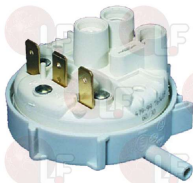

BONNET 30754

3055678 FEEDING PIN

for Dishwasher conveyor type (BONNET)

BONNET 30751

Pressure switches

3320188 PRESSURE SWITCH

for Dishwasher (BONNET) IN036
for Dishwasher (THIRODE) VSL300 - VSL450 - VSL500
VSL650 - VSL800
for Dishwasher hood type (THIRODE) VSL1100
VSL1100P - VSL1500 - VSL850 - VSL900