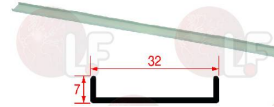

Fuses

3049045 QUICK ACTING FUSE 5x20 - 10 PCS
250V 800mA

BONNET 2001921H

Gaskets and seals

3786035 DOOR GASKET 1370 mm
profile dimensions 13x11 mm
for Dishwasher (COLGED) GS55 - GS57
for Dishwasher (ELETTROBAR) RIVER50 - RIVER50D
RIVER61
for Glasswasher/Cupwasher (ELETTROBAR) RIVER48

BONNET 2001365H

3786037 DOOR GASKET 567x32 mm
profile dimensions 32x7 mm
for Dishwasher (ELETTROBAR) E50 - E51

BONNET 2001364H

3786332 EPDM GASKET 162x4 mm
for Dishwasher (BONNET) INO10 - INO16 - INO16B
INO16L - INO16LA - INO20 - INO35 - INO50

BONNET 1276E

3786384 MECHANICAL SEAL
for electropump
for Dishwasher (BONNET) INO10 - INO16 - INO16B
INO16L - INO16LA - INO20 - INO35 - INO50

BONNET 1267E

3443083 THERMOSTAT GASKET
external $\varnothing$ 40 mm - internal $\varnothing$ 22 mm
for Dishwasher hood type (BONNET) INO81

BONNET 16014M

3786705 TOP ARM FLANGE GASKET
for Dishwasher hood type (BONNET) INO61 - INO81

BONNET 966090