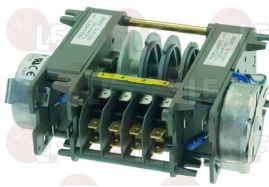

BONNET 905026

3322613 TIMER 7804DV 4 CAMS
2 motors 230V 50/60HZ
cycle from 1' to 20'
for Dishwasher (COLGED) BETA250 - BETA253 - BETA50
for Dishwasher (ELETTOBAR) E50 - E51 - E52
for Glasswasher/Cupwasher (ELETTOBAR) E46 - 460F
460FD