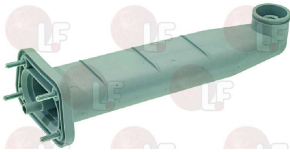

BONNET 2001669H

Suitable for:

BONNET

Suitable for:

3743798 TOP ARM COMPLETE FITTING
for Dishwasher conveyor type (COLGED) GL80

BONNET 2001585H

3743070 UPPER WASHING CONDUIT
for Dishwasher hood type (ELETTROBAR) RIVER80
RIVER81 - RIVER82