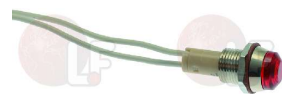

BONNET 904300

BONNET 904360

3221514 RED INDICATOR LAMP 250V
head $\varnothing$ 14 mm - hole $\varnothing$ 12 mm
wire connection length 190 mm
nichel plated brass case