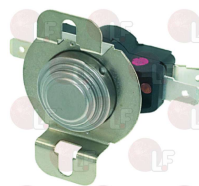

BONNET 5011E

Suitable for:

BONNET

Suitable for:

Curtains

3456009 DISHWASHER CURTAIN 655x400 mm

BONNET 1244722

BONNET 1244723