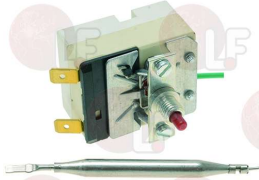

BONNET 5868E

3444615 NUT FOR THERMOSTAT BULB

BONNET 2001202H

3186612 THERMOSTAT BULB GASKET

BONNET 2001346H

Suitable for:

3444899 SINGLE-PHASE THERMOSTAT 135°C
 manual reset
 capillary length 1500 mm
 bulb \varnothing 6x80 mm
 for Dishwasher (BONNET) INO11 - INO14L - INO14LA
 PF700
 for Dishwasher conveyor type (BONNET) - Series GTI
 Series LCM