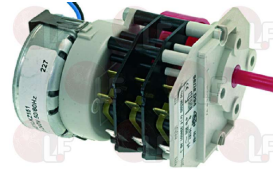

BONNET 5870E

Suitable for:

3322308 PROGRAMMER P11600/24
for Dishwasher (BONNET) INO 11 - INO 14L
INO 14LA - INO 18LA - INO 19T - INO 5 - INO 7

BONNET 54383

Suitable for:

3322601 TIMER D94 3 CAMS LEFT
cycle 3 minutes
220V 50HZ
D shaft \varnothing 6x4.6 mm
for Dishwasher (ELETTOBAR) R509 - R511 - R704
R708 - S641 - S643 - S870
for Glasswasher/Cupwasher (BONNET) VR1000H
for Glasswasher/Cupwasher (ELETTOBAR) R499 - R501
R503 - R505 - R507