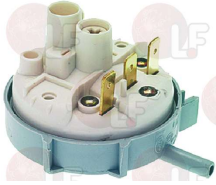

BONNET 2001959H

BONNET 3682E

3320235 PRESSURE SWITCH 110/75 mm 250V 16A
 for drain pump

BONNET 2001548H

3320112 PRESSURE SWITCH 180-70 mm 1 LEVEL
 16(4)A/250V

BONNET 2001875H

BONNET 5915E

3320245 PRESSURE SWITCH 200/110-230/200
 for Dishwasher hood type (BONNET) INO81