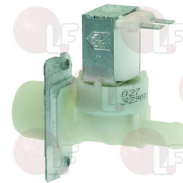

BONNET 904693

3120005 SOLENOID VALVE 329 220/240V ø 10 mm
solenoid valve 180° - 220/240V 50/60Hz - max 90°C
inlet 3/4" - outlet ø 10 mm

BONNET 2001650H

3120434 WATER SOLENOID VALVE ERA
FF 1/2" 230VAC
max temperature 60°C
max pressure 10 bar
normally closed