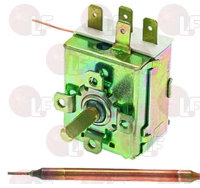

BONNET 2001866H

Suitable for:

BONNET

3444004 THERMOSTAT TR2 0-90°C

D-shaped pin \varnothing 6x4.6 mm
 capillary 1500 mm - 15A 250V
 bulb \varnothing 6.5x95 mm
 for Dishwasher (BONNET) INO36
 for Dishwasher (COMENDA) F20 - F45 - LF320
 for Dishwasher (LINEA BLANCA) LC-1500 - LC-1700
 LC-2000 - LC-2300 - LC-2300TR - LC-2600
 LC-2800
 for Dishwasher (SAMMIC)
 for Dishwasher (THIRODE) VSL450
 for Dishwasher conveyor type (COMENDA) - Series AC
 Series ACR - Series ACS - Series S - Series SNL
 for Dishwasher hood type (LINEA BLANCA) LC-3500
 LC-4000
 for Glasswasher/Cupwasher (COMENDA) B11T