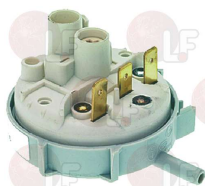

BONNET 5849E

3320019 PRESSURE SWITCH 55/35 mm 250V 16A
1 level
max operating temperature 85°C
for Glasswasher/Cupwasher (BONNET) VR1000R
VR1000RAD - VR1500C - VR1500CAD
for Glasswasher/Cupwasher (ELETTROBAR) 21F - 21R
31F - 31R
for Glasswasher/Cupwasher (ZANUSSI) LTB11 - LTB12
LTB22