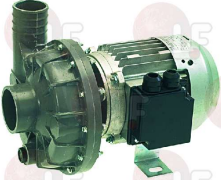

BONNET

Suitable for:

3122787 PUMP FIR 4225/2LH 1.9HP 230/400V
inlet external $\varnothing$ 63 mm - outlet external $\varnothing$ 50 mm
1.90HP 230/415V 50Hz