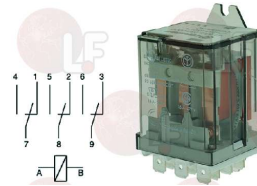

BONNET 2001867H

3351605 RELAY 60.63 10A 230V 50/60Hz
3 switching contacts
for CIMBALI JUNIOR

BONNET 2001887H

3351021 RELAY 62.82 16A 230V 50/60Hz
2 switching contacts

BONNET 2001873H

3351008 RELAY 62.83 16A 230V 50/60Hz
3 switching contacts
for CIMBALI MAGNUM-SPECIAL-6/S-6/SNEW
for FAEMA MD3000
for SILANOS 030A-N50/90/700-E1000