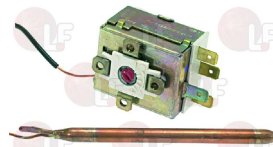

BONNET 1244788

BONNET 905838

3744106 SINGLE-PHASE THERMOSTAT 90°-110°C
 covered capillary 1600 mm
 bulb \varnothing 6x80 mm
 for Dishwasher (MBM) LS50

BONNET 2002136H

3444614 SINGLE-PHASE THERMOSTAT 90°C
 15A 250V
 covered capillary 2000 mm
 bulb \varnothing 6.5x90 mm
 for Dishwasher (ELETTROBAR) E60 - E65
 for Dishwasher conveyor type (ELETTROBAR) RIVER150
 for Dishwasher hood type (CAPIC) M1100
 for Dishwasher hood type (ELETTROBAR) E100 - E110
 E120
 for Glasswasher/Cupwasher (ATA) - Series AL
 for Pan/utensilwashing machines (ELETTROBAR) E61
 E61H