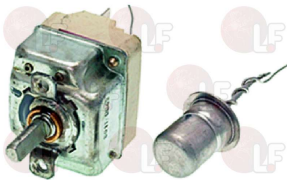

3444049 SINGLE-PHASE THERMOSTAT 30-90°C
capillary 1700 mm
button bulb $\varnothing$ 15x20 mm
16A 250V
D shaft $\varnothing$ 6x4.6 mm
for Glasswasher/Cupwasher (BONNET) VR1000H
VR1000HAD

BONNET 3650E