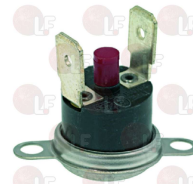

BONNET 2001680H

3444607 CONTACT THERMOSTAT 110°C
with manual reset
for ELETTOBAR E41-E42-E45-E46-E50-E51-E52
NIAGARA40/51-RIVER50/61-46F-460F-E35H-E40H
for COLGED BETA235/240/245/250/253-SILVER35/40/45
for SAMMIC DISHWASHER SU600S
for ZANUSSI LS3-LS7-LS8-LS12-LS62-LS63-LS64-LO10

BONNET 2001685H

3443081 CONTACT THERMOSTAT 125°C M4
for ELEKTRA MINIVERTICALE