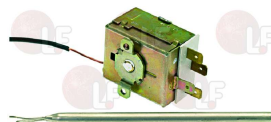

BONNET 2001967H

3444612 SINGLE-PHASE THERMOSTAT FOR BOILER 85°C
15A 250V
covered capillary 600 mm
bulb $\varnothing$ 6x120 mm
for Dishwasher (COLGED) BETA250 - BETA253
BETA258
for Dishwasher (ELETTOBAR) E50 - E51 - E52
for Glasswasher/Cupwasher (COLGED) BETA245
for Glasswasher/Cupwasher (ELETTOBAR) E41 - E42
E45 - E46