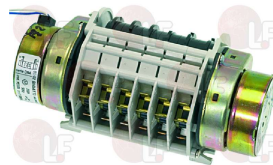

3322612 PROGRAMMER D94.92M 6 CAMS

2 motors: 230V 50/60HZ
for Dishwasher (ELETTROBAR) E60 - E65
for Dishwasher hood type (BONNET) INO60
for Dishwasher hood type (COLGED) L51 - L52 - L61
L62 - L63 - L64
for Dishwasher hood type (ELETTROBAR) E100 - E110
E120