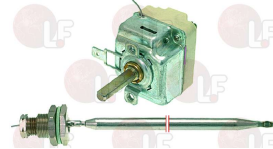

Suitable for:

3444510 SINGLE-PHASE THERMOSTAT 30-110°C
D-shaped pin $\varnothing$ 6x4.6 mm
capillary 850 mm - 16A 250V
bulb $\varnothing$ 6x138 mm - with adapter nipple bland M9x1
for Dishwasher (BONNET) INO10 - INO11 - INO14L
INO14LA - INO15 - INO16B - INO4CT - INO5F
INO6
for Glasswasher/Cupwasher (BONNET) INO7F

BONNET 24650