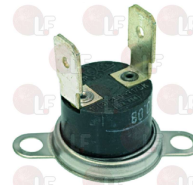

BONNET 901032

3444606 CONTACT THERMOSTAT FOR BOILER +80°C
safety thermostat
for ELETTOBAR E35-E40
for COLGED BETA235/240
for PROJECT E35-E40